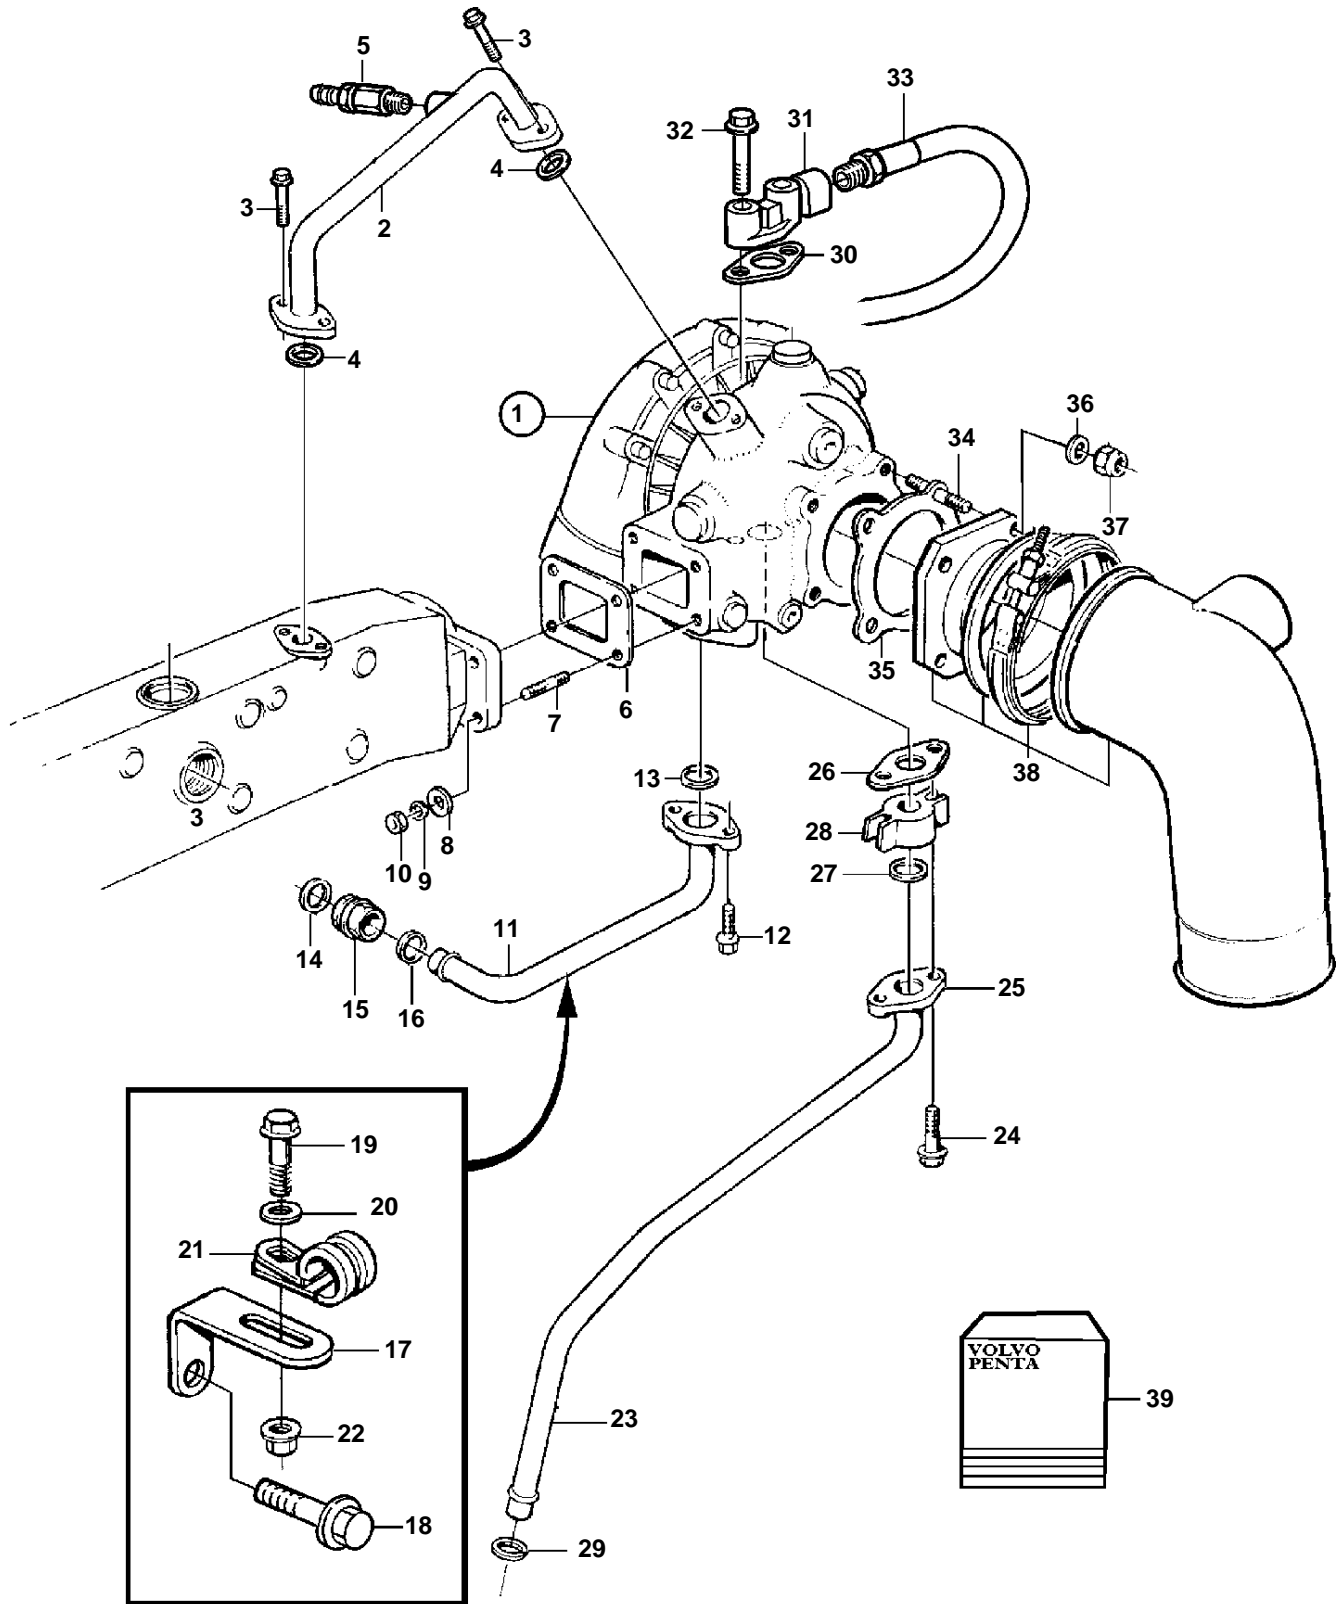

TAMD73WJ-A

17027

TAMD73WJ-A

REF	PART NO.	QTY	DESCRIPTION	SEE SEC.	NOTES
1	3827092	1	Turbo		
	3802083	1	Turbocharger, exch		Exchange unit
				3668	
2	866978	1	Coolant pipe		
3	946544	4	Flange screw		
4	831622	2	Gasket		Included in gasket kit.
5	949918	1	Drain cock		
6	421324	1	Gasket		
7	479972	4	Stud		
8	955895	4	Washer		
9	942336	4	Spring washer		
10	940183	4	Nut		
11	848267	1	Coolant pipe		
12	946544	2	Flange screw		
13	831622	1	Gasket		Included in gasket kit.
14	469328	1	Gasket		
15	848565	1	Nipple		
16	471626	1	Sealing ring		Included in gasket kit.
17	866111	1	Bracket		
18	946173	1	Flange screw		
19	946544	1	Flange screw		
20	955892	1	Washer		
21	952632	1	Clamp		
22	949278	1	Lock nut		
23	847835	1	Oil return pipe		
24	947760	2	Flange screw		
25	469543	1	Flange		
26	470993	1	Gasket		Included in gasket kit.
27	469601	1	Sealing ring		Included in gasket kit.
28	8148729	1	Connector		
29	471626	1	Sealing ring		Included in gasket kit.
30	420641	1	Gasket		Included in gasket kit.
31	8192268	1	Flange		
32	946470	2	Flange screw		
33	3830001	1	Lube oil hose		(3826420). Turbo-oil filter housing.
34	479972	4	Stud		
35	424630	1	Gasket		Included in gasket kit.
36	942336	4	Spring washer		
37	940183	4	Nut		
38		1	Exhaust riserwater cooled exhaust line		
39	876955	1	Gasket kit		